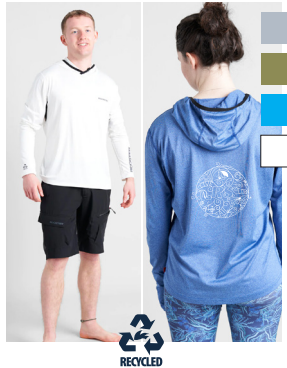

RS CLASS ASSOCIATION

SOFTSHELL JACKET WITHOUT HOOD

SUPERLITE HYBRID JACKET

SUPERLITE ECO VEST (GILET)

ROOSTER T-SHIRT

TECHNICAL POLO

QUICK DRY UVF 50+ TECH T-SHIRT LS

HOODED QUICK DRY UVF 50+ TECH T-SHIRT LS