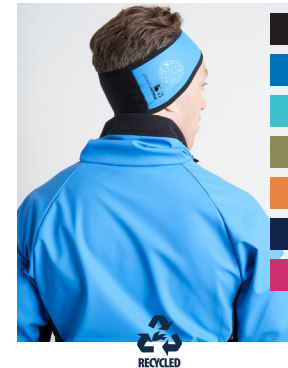

RS CLASS ASSOCIATION

SOFTSHELL JACKET WITHOUT HOOD

SUPERLITE HYBRID JACKET

SUPERLITE ECO VEST (GILET)

ROOSTER T-SHIRT

TECHNICAL POLO

QUICK DRY UVF 50+ TECH T-SHIRT LS

HOODED QUICK DRY UVF 50+ TECH T-SHIRT LS

NAVY HOODIE

PRO AQUAFLEECE® RIGGING COAT

AQUAFLEECE® ROBE

AQUAFLEECE® HEADBAND

AQUAFLEECE® NECK GAITER

ROOSTER CAP

CONTACT : custom@roostersailing.com